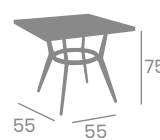

80x80
Tablero Compact Sicilia

80x80
Tablero Compact Roble

Alta 80x80
Tablero Compact Pizarra

Pie Mauricio 5200
Aluminio Pintado Negro

Ref. 5300

Ref. 5200

Ref. 5200

Ref. 5210