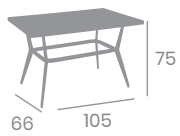

80x80
Tablero Compact Sicilia

80x80
Tablero Compact Roble

Alta 80x80
Tablero Compact Pizarra

Pie Mauricio 5200
Aluminio Pintado Negro

Ref. 5300

Ref. 5200

Ref. 5200

Ref. 5210