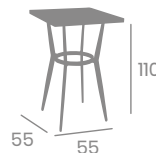

80x80
Tablero Compact Sicilia

80x80
Tablero Compact Roble

Alta 80x80
Tablero Compact Pizarra

Pie Mauricio 5200
Aluminio Pintado Negro

Ref. 5300

Ref. 5200

Ref. 5200

Ref. 5210