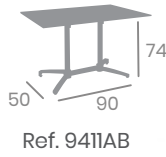

Rectangular 120x80
Tablero Compact Ceniza