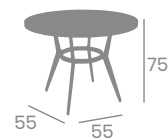

80x80
Tablero Compact Sicilia

80x80
Tablero Compact Roble

Alta 80x80
Tablero Compact Pizarra

Pie Mauricio 5200
Aluminio Pintado Negro

Ref. 5300

Ref. 5200

Ref. 5200

Ref. 5210